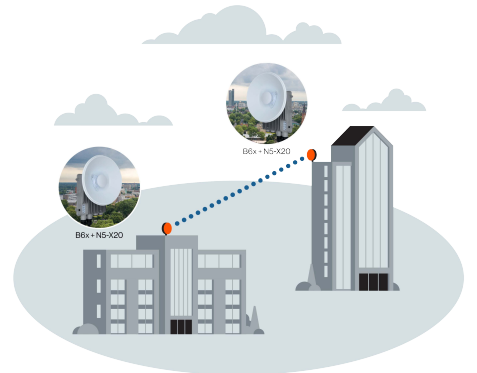

Point-to-Point (Backhaul)