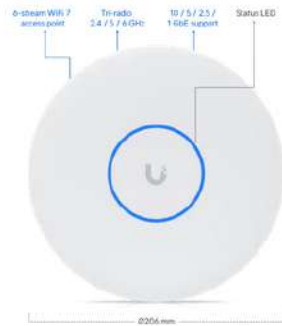

## ^ Overview

Dimensions	Ø206 x 32.5 mm (Ø8.1 x 1.3")
WiFi Standard	WiFi 7
Spatial Streams	6
Coverage Area	140 m <sup>2</sup> (1,500 ft <sup>2</sup> )
Max. Client Count	300+
Uplink	10 GbE
Mounting	Ceiling, Wall (Lite Mount Included)
Power Method	PoE+