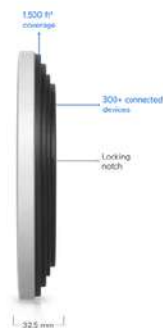

## ^ Overview

Dimensions	Ø206 x 32.5 mm (Ø8.1 x 1.3")
WiFi Standard	WiFi 7
Spatial Streams	6
Coverage Area	140 m <sup>2</sup> (1,500 ft <sup>2</sup> )
Max. Client Count	300+
Uplink	10 GbE
Mounting	Ceiling, Wall (Lite Mount Included)
Power Method	PoE+