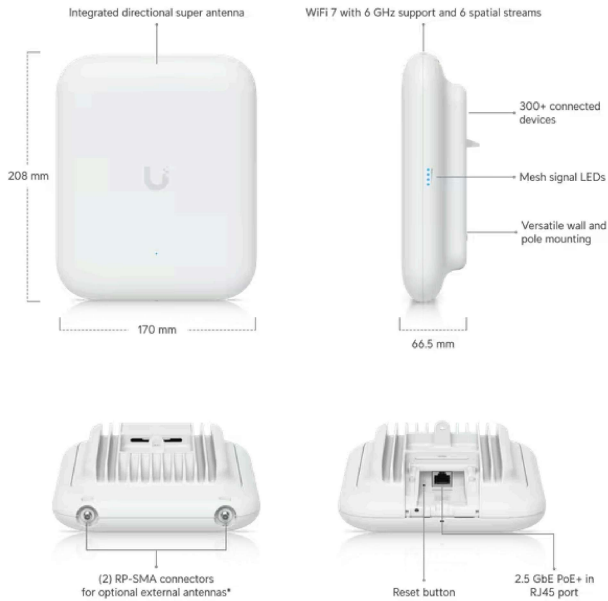

Q Search UniFi products

- UniFi Cloud Gateways Switching WiFi Camera Security Door Access CloudKeys & Gateways Power Tech Integrations Accessories

Outdoor > [U7 Pro Outdoor](#)

Datasheet

- [In The Box](#) [Marketing Images](#) [Installation Guide](#)

*Includes external omni antennas.

Mechanical

Dimensions	Without mount: 170 x 208 x 66.5 mm (6.7 x 8.2 x 2.6") With mount: 170 x 208 x 121.8 mm (6.7 x 8.2 x 4.8")
Weight	Device: 1.2 kg (2.6 lb) Mount: 130 g (0.3 lb)
Enclosure material	UV-stabilized polycarbonate, aluminum alloy
Mount material	UV-stabilized polycarbonate
Pole mount diameter	25-63.5 mm (1-2.5") on pipe outer diameter
Wind survivability	74.6 N at 200 km/h (16.8 lbf at 125 mph)
Weatherproofing	IPX6 IP67 with cable-gland door kit (Included)

Hardware

Networking interface	(1) 1/2.5 GbE RJ45 port
Management interface	Ethernet
Power method	PoE+
Power supply	UniFi PoE switch
Supported voltage range	42.5—57V DC
Max. power consumption	21W

Max. TX power	
2.4 GHz	23 dBm
5 GHz	26 dBm
6 GHz	26 dBm*

Antennas	(1) Directional internal antenna (2) RP-SMA connectors for external antenna
-----------------	--

LEDs	(1) Power: white/blue (4) Mesh signal: blue
-------------	--

Button	Factory reset
---------------	---------------