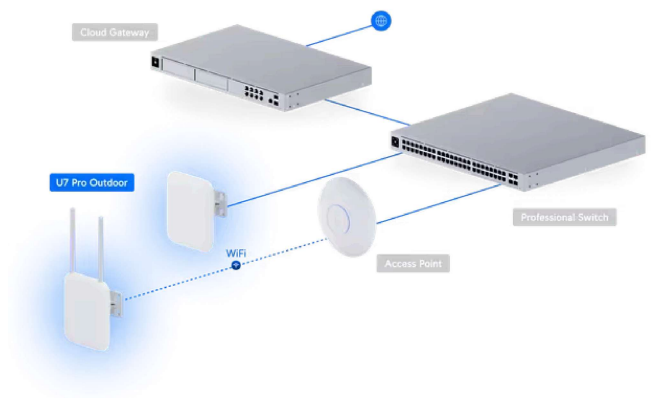

Q Search UniFi products

- UniFi Cloud Gateways Switching WiFi Camera Security Door Access CloudKeys & Gateways Power Tech Integrations Accessories

Outdoor > [U7 Pro Outdoor](#)

Datasheet

- [In The Box](#) [Marketing Images](#) [Installation Guide](#)

*Includes external omni antennas.

Mechanical

Dimensions	Without mount: 170 x 208 x 66.5 mm (6.7 x 8.2 x 2.6") With mount: 170 x 208 x 121.8 mm (6.7 x 8.2 x 4.8")
Weight	Device: 1.2 kg (2.6 lb) Mount: 130 g (0.3 lb)
Enclosure material	UV-stabilized polycarbonate, aluminum alloy
Mount material	UV-stabilized polycarbonate
Pole mount diameter	25-63.5 mm (1-2.5") on pipe outer diameter
Wind survivability	74.6 N at 200 km/h (16.8 lbf at 125 mph)
Weatherproofing	IPX6 IP67 with cable-gland door kit (Included)

Antennas	(1) Directional internal antenna (2) RP-SMA connectors for external antenna
-----------------	--

LEDs	(1) Power: white/blue (4) Mesh signal: blue
-------------	--

Button	Factory reset
---------------	---------------